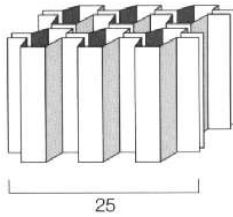

Grapas

GRAPA COARRUGATED

REF.	MEDIDA	MLL / CAJA
403.50.1025	10 x 25	2,25
403.50.1225	13 x 35	1
403.50.1525	15 X25	1,5

GRAPA 90

Exterior
5,7 mm

Interior
3,7 mm

REF.	MEDIDA	MLL / CAJA
401.90.12	12	5
401.90.15	15	10
401.90.20	20	5
401.90.25	25	5
401.90.30	30	5
401.90.35	35	4
401.90.40	40	5

GRAPA 94

Exterior
13,2 mm

Interior
11,2 mm

REF.	MEDIDA	MLL / CAJA
401.94.10	10	8
401.94.12	12	6
401.94.15	15	5
401.94.20	20	4
401.94.25	25	4