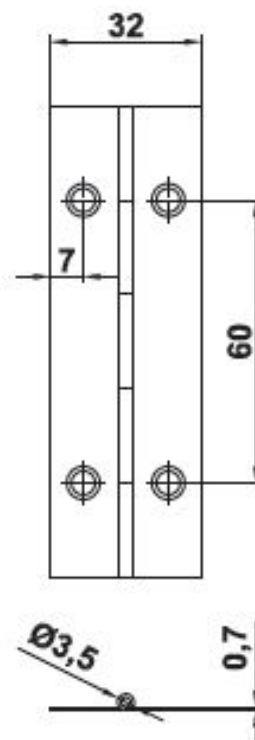

Bisagra Plano 32 MM.

REF.	ACABADO	MEDIDA
100.25.00	LATONADO	32 mm. x 25 Mts.
100.25.01	LATONADO	32 mm. x 1,02 Mts.
100.25.02	INOX	32 mm. x 1,02 Mts.